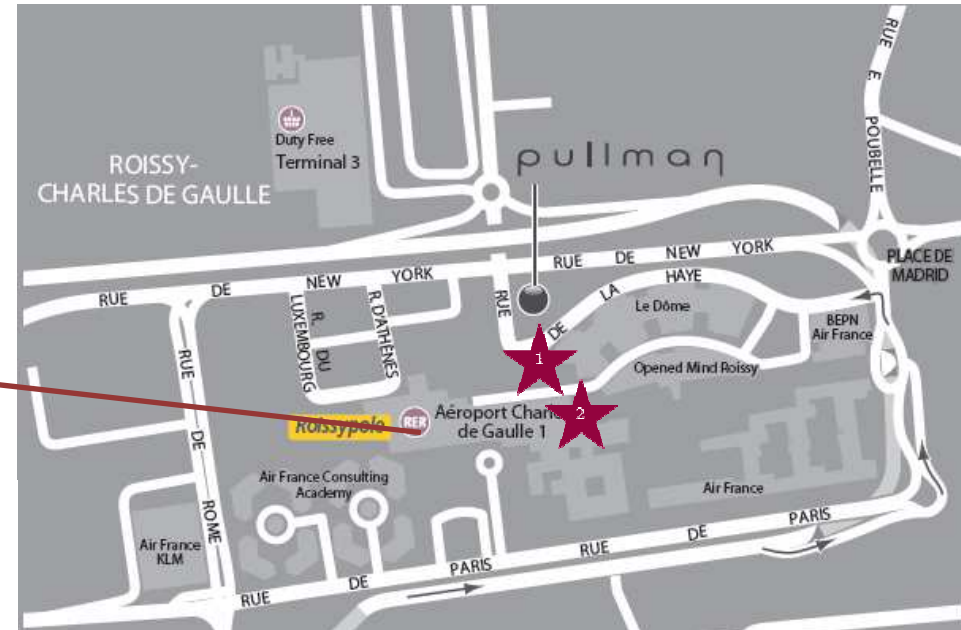

PULLMAN PARIS ROISSY CDG AIRPORT

3BIS, RUE DE LA HAYE-ROISSYPOLE – 93 290 TREMBLAY EN FRANCE - FRANCE

PULLMAN PARIS ROISSY CDG AIRPORT BY CAR

CDG 1 AIRPORT (RER B)

GPS : N 49° 0' 38.43" E 2° 33' 43.14"

FROM THE MOTORWAY OF CENTRAL PARIS :

A1 Motorway - Exit CDG Airport - Follow Terminal 1-2-3 & Roissypôle - Follow Terminal 1-3, Roissypôle & Parc PX –Follow Roissypôle Est & Hôtel Pullman.

FROM CDG VAL AIRPORT SHUTTLE :

It is the free automatic light rail that takes you to the hotel in less than 10 minutes time! CDG VAL runs every 4 minutes, 7 days a week from 4 am to 1 am.

PULLMAN PARIS ROISSY CDG AIRPORT BY PUBLIC TRANSPORT

GPS : N 49° 0' 38.43" E 2° 33' 43.14"

BY PLANE FROM TERMINAL 3 :

Walk 10 minutes towards the bus station and Roissypôle station, then follow the Pullman hotel sign.

// CDG - TERMINAL 2  ***4 MIN***

// CDG - TERMINAL 3  ***2 MIN***

// SHOPPING MALL AEROVILLE AND CINEMA 7/7

// PARC ASTERIX

// MOTOR CIRCUIT CAROLE

// ENGHEN LES BAINS CASINO

// DOMAINE DE CHANTILLY

// PARIS NORD VILLEPINTE & PARIS LE BOURGET