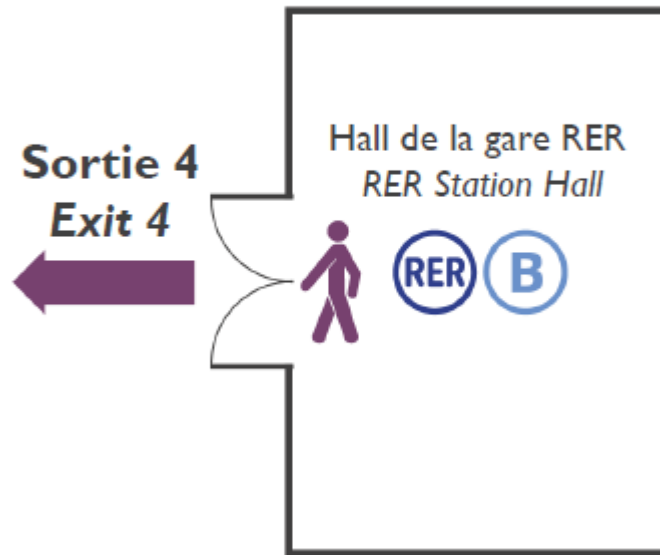

PULLMAN PARIS ROISSY CDG AIRPORT BY PUBLIC TRANSPORT

GPS : N 49° 0' 38.43" E 2° 33' 43.14"

BY PLANE FROM TERMINAL 3 :

Walk 10 minutes towards the bus station and Roissypôle station, then follow the Pullman hotel sign.

BY PUBLIC TRANSPORT FROM PARIS :

Take the RER B train towards Aéroport Charles de Gaulle (CDG) 2 to the Aéroport Charles de Gaulle (CDG) 1-3 station.