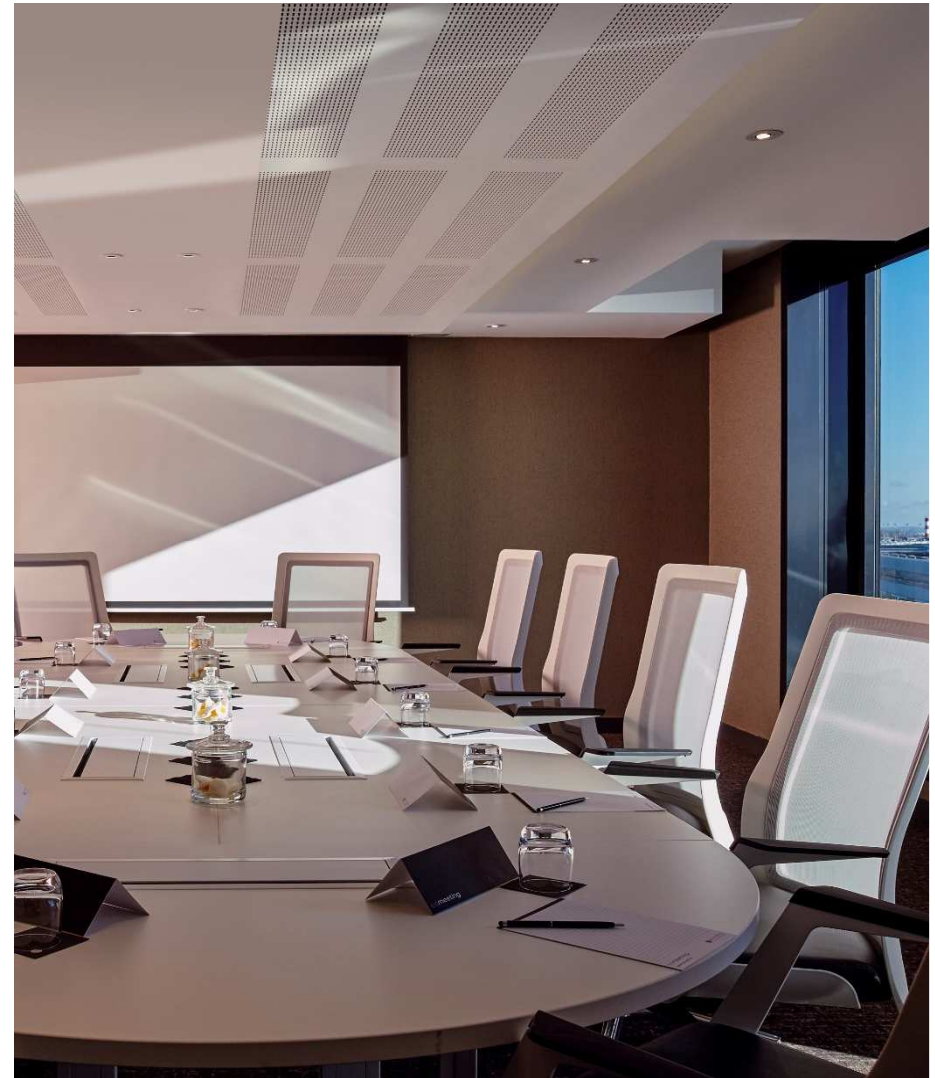

PULLMAN PARIS ROISSY CDG AIRPORT

13 MODULAR ROOMS ON 2 FLOORS – 1600M2 - PANORAMIC VIEW