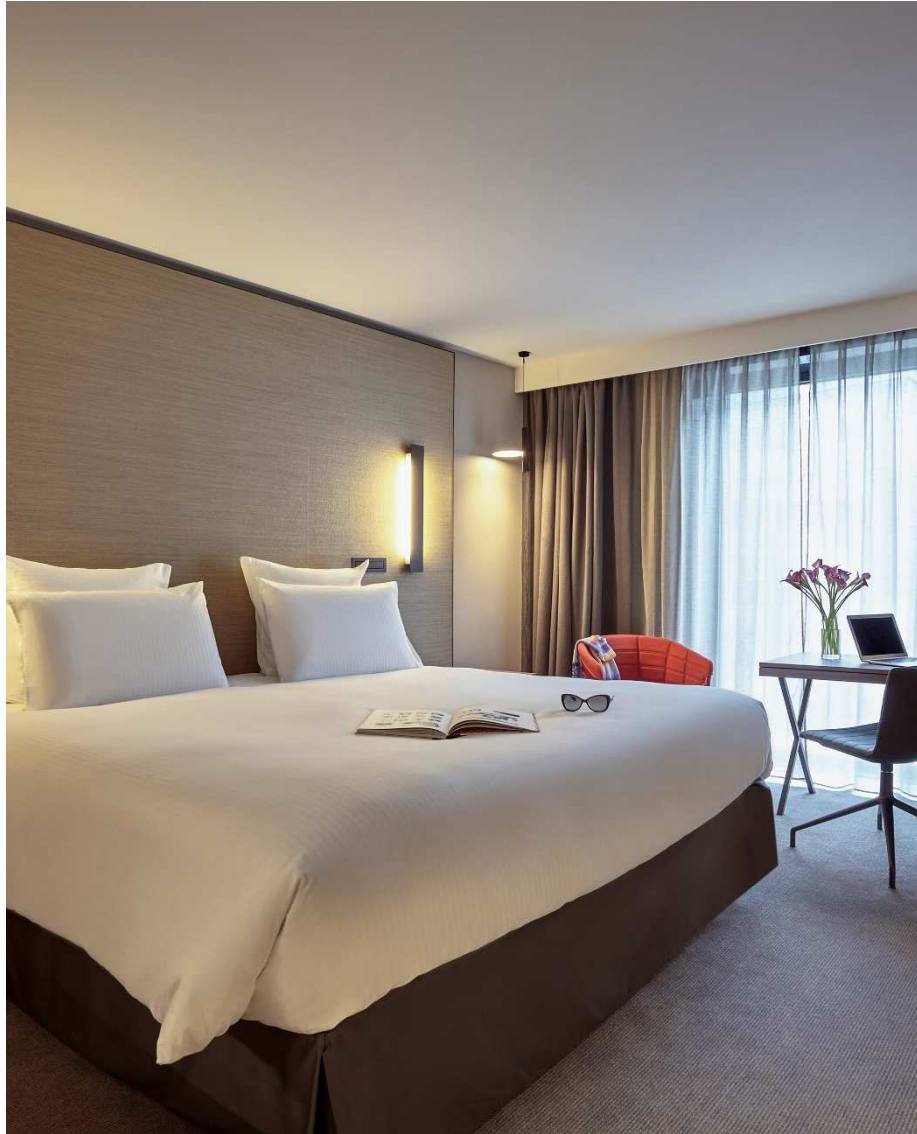

PULLMAN PARIS ROISSY CDG AIRPORT

PULLMAN PARIS ROISSY CDG AIRPORT

305 ROOMS AND SUITES INCLUDING 80 TWINS

PULLMAN PARIS ROISSY CDG AIRPORT

PULLMAN PARIS ROISSY CDG AIRPORT

10 SUITES FROM 43 TO 53M² AND 1 EXCLUSIVE SUITE 60 M2 WITH PRIVATE TERRACE